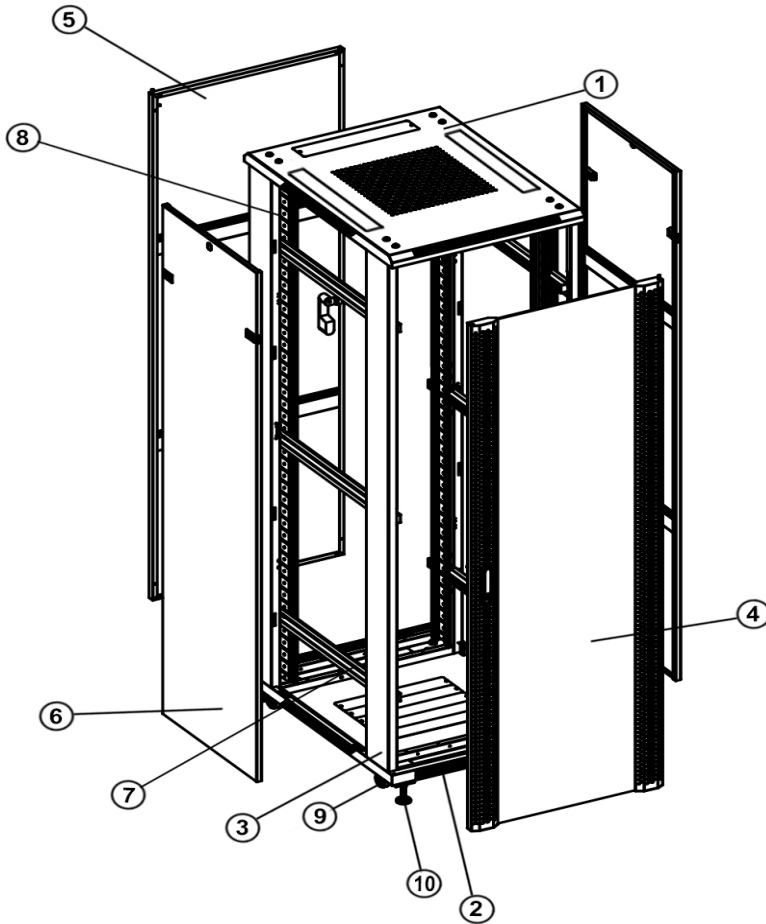

STANDING SERVER CABINET 42U 600*600 WIDE WITH GLASS

Equipped with

- ◆ Removable side walls
- ◆ Floor and roof plate with prepared ventilation openings
- ◆ 4x 19 inch profile with height indication
- ◆ Doors to open both on the right side and on the left side
- ◆ Cable entry at the top and bottom
- ◆ Front door, rear door and side walls equipped with locks
- ◆ Assembled delivery
- ◆ Fully demountable

Maximum load

- ◆ 800 kg

Included

- ◆ 40 cage nut sets
- ◆ 4 height adjustable feet
- ◆ 4 keys (2 per lock)

STANDING SERVER CABINET 42U 600*600 WIDE WITH GLASS

SPECIFICATIONS

NAMES	QUANTITY	MATERIALS
Top Covers	1	1.2mm cold-rolled steel
Bottom plates	1	1.2mm cold-rolled steel
Fans	4	1.2mm cold-rolled steel
Frames	2	1.2mm cold-rolled steel
Front doors	1	5mm tempered glasses 1.2mm cold-rolled quality steel
Back doors	1	1.2mm cold-rolled steel
Side Panels	2	1.0mm cold-rolled steel
Rails	4	2.0mm cold-rolled steel
Shelves	1	1.2mm cold-rolled steel
Casters	4	
Cage nuts	40	
M12 Support Feet	4	
Sockets With 8 Outlet	1	
Beams	6	1.2mm cold-rolled steel
Junction Boxes	12	2.0mm cold-rolled steel

Color	BLACK (RAL9005)- Powder Coating
-------	---------------------------------

CAPACITY (U)	42U
WIDTH	600
DEPTH	600
HEIGHT	2025

STANDING SERVER CABINET 42U 600*600 WIDE WITH GLASS

DETAILED DRAWING

- 1 Top plate with cable entry
- 2 Bottom plate
- 3 Doorframes
- 4 Glass door with lock
- 5 Back door with lock
- 6 Removable side walls with lock
- 7 Horizontal crossbars
- 8 Vertical profile rails
- 9 Height adjustable feet

Bottom view

Side view

Front view

Side view

Back view

Top view

STANDING SERVER CABINET 42U 600*600 WIDE WITH GLASS

Logistics