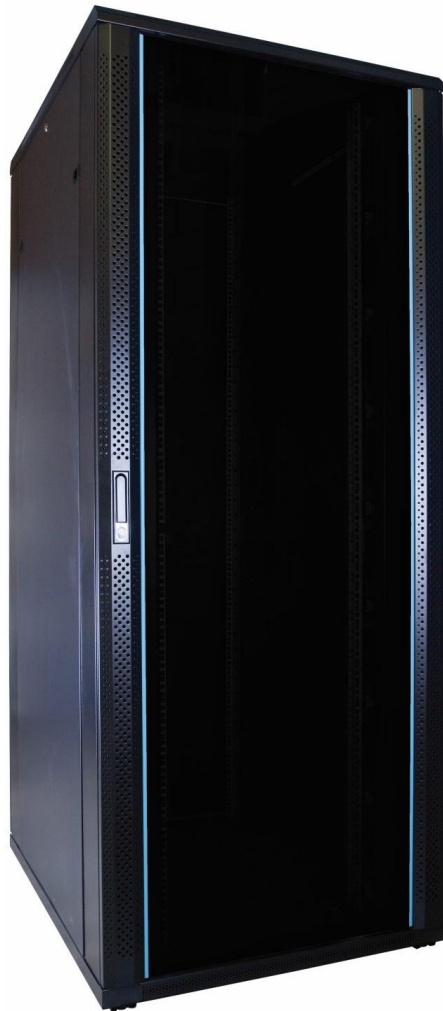

STANDING SERVER CABINET 42U 600*600 WIDE WITH GLASS

Equipped with

- ◆ Removable side walls
- ◆ Floor and roof plate with prepared ventilation openings
- ◆ 4x 19 inch profile with height indication
- ◆ Doors to open both on the right side and on the left side
- ◆ Cable entry at the top and bottom
- ◆ Front door, rear door and side walls equipped with locks
- ◆ Assembled delivery
- ◆ Fully demountable

Maximum load

- ◆ 800 kg

Included

- ◆ 40 cage nut sets
- ◆ 4 height adjustable feet
- ◆ 4 keys (2 per lock)

STANDING SERVER CABINET 42U 600*600 WIDE WITH GLASS

SPECIFICATIONS

NAMES	QUANTITY	MATERIALS
Top Covers	1	1.2mm cold-rolled steel
Bottom plates	1	1.2mm cold-rolled steel
Fans	4	1.2mm cold-rolled steel
Frames	2	1.2mm cold-rolled steel
Front doors	1	5mm tempered glasses 1.2mm cold-rolled quality steel
Back doors	1	1.2mm cold-rolled steel
Side Panels	2	1.0mm cold-rolled steel
Rails	4	2.0mm cold-rolled steel
Shelves	1	1.2mm cold-rolled steel
Casters	4	
Cage nuts	40	
M12 Support Feet	4	
Sockets With 8 Outlet	1	
Beams	6	1.2mm cold-rolled steel
Junction Boxes	12	2.0mm cold-rolled steel

Color	BLACK (RAL9005)- Powder Coating
-------	---------------------------------

CAPACITY (U)	42U
WIDTH	600
DEPTH	600
HEIGHT	2025

STANDING SERVER CABINET 42U 600*600 WIDE WITH GLASS

DETAILED DRAWING

- 1 Top plate with cable entry
- 2 Bottom plate
- 3 Doorframes
- 4 Glass door with lock
- 5 Back door with lock
- 6 Removable side walls with lock
- 7 Horizontal crossbars
- 8 Vertical profile rails
- 9 Height adjustable feet

Bottom view

Side view

Front view

Side view

Back view

Top view

STANDING SERVER CABINET 42U 600*600 WIDE WITH GLASS

Logistics